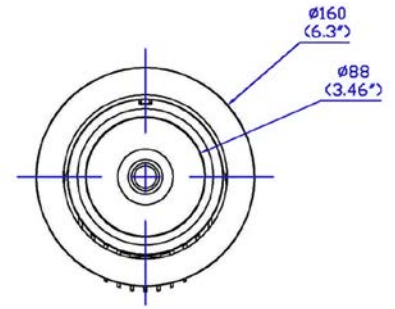

## Specifications

LED Chip Type	35W
Estimated LED Lifetime (hours)	50,000
White Light (K)	3200 / 5600 (FCT)
Color Rendition (%)	CRI 97 / TLCI 97
Dimming (%)	0-100 (16-bit)
Cut-off Size Diameter (mm/inch)	145-153 / 5.7-6
Beam Angle (°)	15 / 24 / 40 / 60
Tilt (°)	0-53
Signal Control	3-Pin DMX In and Through
Individual Control	Dip Switch
Supported Protocol	DMX512
(Optional) Supported Protocol	DMX512 Wireless
Remote Device Management	Not Supported
Channel Function	Dimming
Power Input Voltage	AC 200-240V
Power Consumption (W)	32
Ambient Temperature Operation (°C)	-20-45
Body Dimensions (mm/inch) (WHD)	ø160 x 135
Body Weight (kg/lbs)	1 / 2.2
Protection Class	IP20

## Dimension