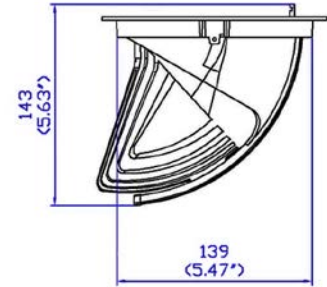

## Specifications

LED Chip Type	35W
Estimated LED Lifetime (hours)	50,000
White Light (K)	3200 / 5600 (FCT)
Color Rendition (%)	CRI 97 / TLCI 97
Dimming (%)	0-100 (16-bit)
Cut-off Size Diameter (mm/inch)	145-153 / 5.7-6
Beam Angle (°)	15 / 24 / 40 / 60
Tilt (°)	0-53
Signal Control	3-Pin DMX In and Through
Individual Control	Dip Switch
Supported Protocol	DMX512
(Optional) Supported Protocol	DMX512 Wireless
Remote Device Management	Not Supported
Channel Function	Dimming
Power Input Voltage	AC 200-240V
Power Consumption (W)	32
Ambient Temperature Operation (°C)	-20-45
Body Dimensions (mm/inch) (WHD)	ø160 x 135
Body Weight (kg/lbs)	1 / 2.2
Protection Class	IP20

## Dimension