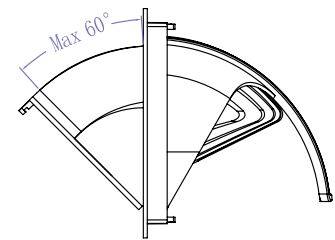

Luminous Intensity Distribution Diagram