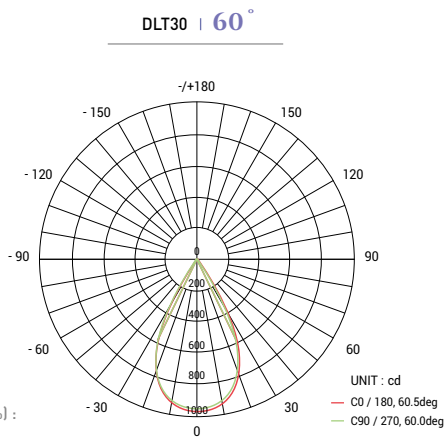

Luminous Intensity Distribution Diagram