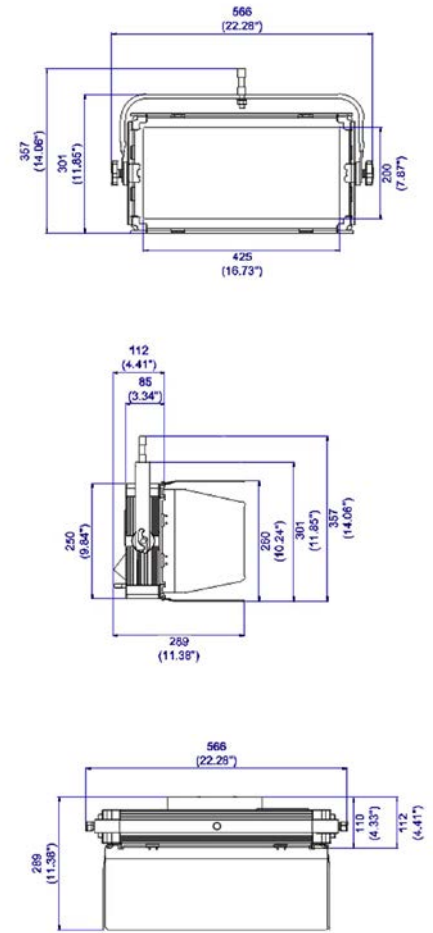

## Specifications

LED Chip Type	0.5W 3030 PKG LED + Edge Reflector
Estimated LED Lifetime (hours)	50,000
White Light (K)	2,900~6,000 (VCT)
Color Rendition (%)	CRI 97 / TLCI 97
Dimming (%)	0~100 (16-bit)
Light Aperture Size (mm/inch)	425 x 200 / 16.7 x 7.9
Beam Angle (°)	135
Signal Control	5-Pin DMX In and Out
Individual Control	Smart Touch LCD Controller
Supported Protocol	DMX512 / RDM
(Optional) Supported Protocol	DMX512 Wireless / RDM Wireless
Remote Device Management	Supported
Channel Function	Dimming / CCT
Power Input Voltage	AC 100-240V / 50~60Hz
Power Consumption (W)	150
Ambient Temperature Operation (°C)	-20~45
Body Dimensions (mm/inch) (WHD)	514 x 256 x 112 / 20.2 x 10.1 x 4.4
Full Dimensions with Manual Yoke (mm/inch) (WHD)	566 x 355 x 112 / 22.3 x 14 x 4.4
Body Weight (kg/lbs)	6.8 / 15
Full Weight with Manual Yoke (kg/lbs)	7.7 / 17
Protection Class	IP20

## Dimension

## Photometric Diagram

E2040	Distance	Value	illuminance
<b>5600K</b>	3m (135°)	330	Lux
	5m (135°)	123	Lux
	7m (135°)	69	Lux
	9m (135°)	41	Lux

WWW.ALPHA-LITE.NET