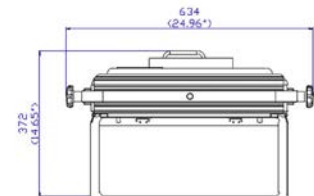

Smart Touch Control

USB Firmware Upgrade

Long LED Lifetime

Scene Direction Available

Variety Color Representation

Wide Angle

A6-PLUS
DATA SHEET

Specifications

LED Chip Type	0.5W 3030 PKG LED / 0.5W RGB 5050 PKG LED
Estimated LED Lifetime (hours)	50,000
White Light (K)	2,900–6,000 (VCT) / (Option) Min 2800 - Max 6500K
Color Rendition (%)	CRI 97 / TLCI 97
Dimming (%)	0–100 (16-bit)
Light Aperture Size (mm/inch)	369 x 238 / 14.5 x 9.4
Beam Angle (°)	135
Signal Control	5-Pin DMX In and Out
Individual Control	Smart Touch LCD Controller
Supported Protocol	DMX512 / RDM
(Optional) Supported Protocol	DMX512 Wireless / RDM Wireless
Remote Device Management	Supported
Channel Function	Dimming / CCT
Power Input Voltage	AC 100-240V / 50–60Hz
Power Consumption (W)	300
Ambient Temperature Operation (°C)	-20–45
Body Dimensions (mm/inch) (WHD)	538 x 320 x 170 / 21.2 x 12.6 x 6.7
Full Dimensions with Manual Yoke (mm/inch) (WHD)	634 x 408 x 170 / 25 x 16.1 x 6.7
Body Weight (kg/lbs)	7 / 15.4
Full Weight with Manual Yoke (kg/lbs)	8 / 17.6
Protection Class	IP20

Dimension

Photometric Diagram

A6-PLUS White	Distance	Value	illuminance
5600K	3m (135°)	785	Lux
	5m (135°)	296	Lux
	7m (135°)	154	Lux
	9m (135°)	89	Lux