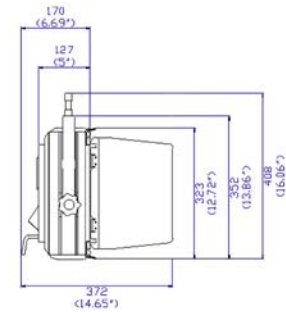

Smart Touch Control

USB Firmware Upgrade

Long LED Lifetime

Scene Direction Available

Variety Color Representation

Wide Angle

A6-PLUS
DATA SHEET

Specifications

LED Chip Type	0.5W 3030 PKG LED / 0.5W RGB 5050 PKG LED
Estimated LED Lifetime (hours)	50,000
White Light (K)	2,900–6,000 (VCT) / (Option) Min 2800 - Max 6500K
Color Rendition (%)	CRI 97 / TLCI 97
Dimming (%)	0–100 (16-bit)
Light Aperture Size (mm/inch)	369 x 238 / 14.5 x 9.4
Beam Angle (°)	135
Signal Control	5-Pin DMX In and Out
Individual Control	Smart Touch LCD Controller
Supported Protocol	DMX512 / RDM
(Optional) Supported Protocol	DMX512 Wireless / RDM Wireless
Remote Device Management	Supported
Channel Function	Dimming / CCT
Power Input Voltage	AC 100-240V / 50–60Hz
Power Consumption (W)	300
Ambient Temperature Operation (°C)	-20–45
Body Dimensions (mm/inch) (WHD)	538 x 320 x 170 / 21.2 x 12.6 x 6.7
Full Dimensions with Manual Yoke (mm/inch) (WHD)	634 x 408 x 170 / 25 x 16.1 x 6.7
Body Weight (kg/lbs)	7 / 15.4
Full Weight with Manual Yoke (kg/lbs)	8 / 17.6
Protection Class	IP20

Dimension

Photometric Diagram

A6-PLUS White	Distance	Value	illuminance
5600K	3m (135°)	785	Lux
	5m (135°)	296	Lux
	7m (135°)	154	Lux
	9m (135°)	89	Lux