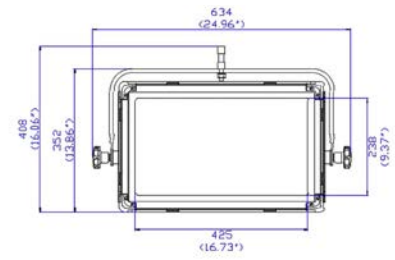

Smart Touch Control

USB Firmware Upgrade

Long LED Lifetime

Scene Direction Available

Variety Color Representation

Wide Angle

A6-PLUS
DATA SHEET

Specifications

LED Chip Type	0.5W 3030 PKG LED / 0.5W RGB 5050 PKG LED
Estimated LED Lifetime (hours)	50,000
White Light (K)	2,900–6,000 (VCT) / (Option) Min 2800 - Max 6500K
Color Rendition (%)	CRI 97 / TLCI 97
Dimming (%)	0–100 (16-bit)
Light Aperture Size (mm/inch)	369 x 238 / 14.5 x 9.4
Beam Angle (°)	135
Signal Control	5-Pin DMX In and Out
Individual Control	Smart Touch LCD Controller
Supported Protocol	DMX512 / RDM
(Optional) Supported Protocol	DMX512 Wireless / RDM Wireless
Remote Device Management	Supported
Channel Function	Dimming / CCT
Power Input Voltage	AC 100-240V / 50–60Hz
Power Consumption (W)	300
Ambient Temperature Operation (°C)	-20–45
Body Dimensions (mm/inch) (WHD)	538 x 320 x 170 / 21.2 x 12.6 x 6.7
Full Dimensions with Manual Yoke (mm/inch) (WHD)	634 x 408 x 170 / 25 x 16.1 x 6.7
Body Weight (kg/lbs)	7 / 15.4
Full Weight with Manual Yoke (kg/lbs)	8 / 17.6
Protection Class	IP20

Dimension

Photometric Diagram

A6-PLUS White	Distance	Value	illuminance
5600K	3m (135°)	785	Lux
	5m (135°)	296	Lux
	7m (135°)	154	Lux
	9m (135°)	89	Lux